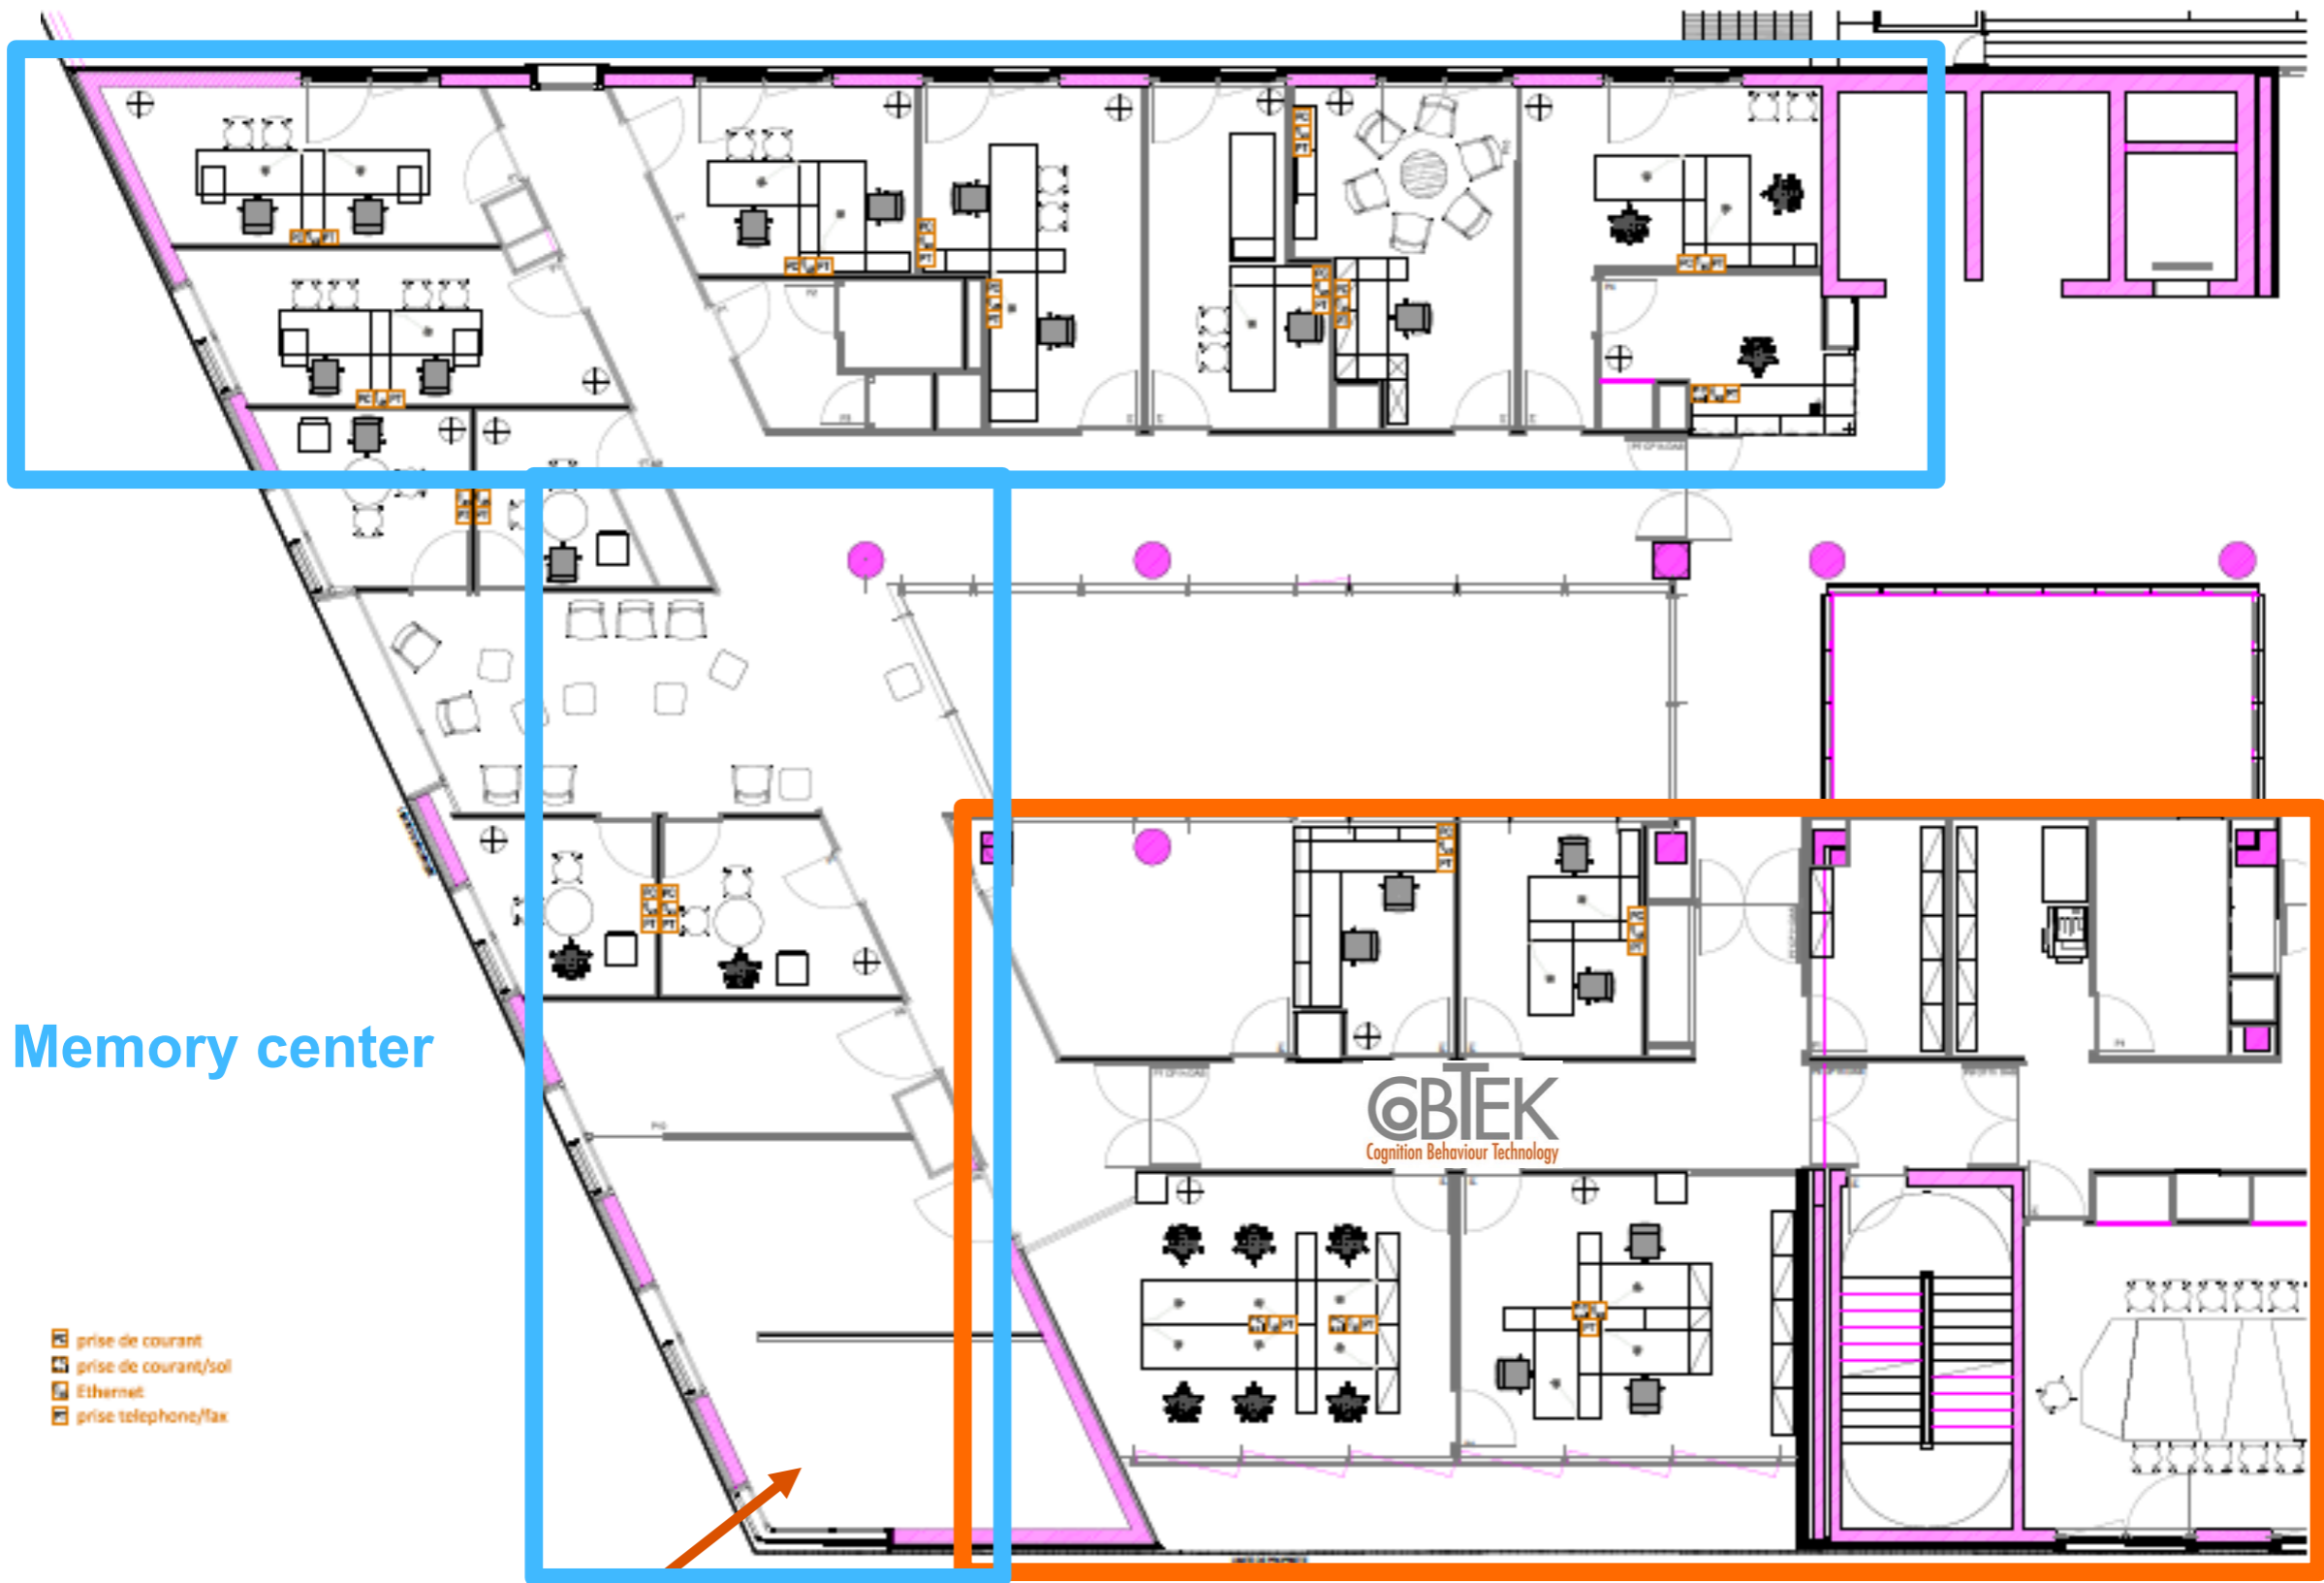

Architectural plans of the lobby

Architectural plans of the First floor

First floor: Memory center and CoBteK

Visit of COBTEK with the app MotapVR :

- Android : <https://bit.ly/motapvr>
- iOS : <https://bit.ly/motapvr-ios>

Architectural plan of the second floor: nursing home

The third and 4 floors have the same architectural structure

Claude Pompidou Institute: lobby and main entrance during the Art & Health prevention workshop - 2021